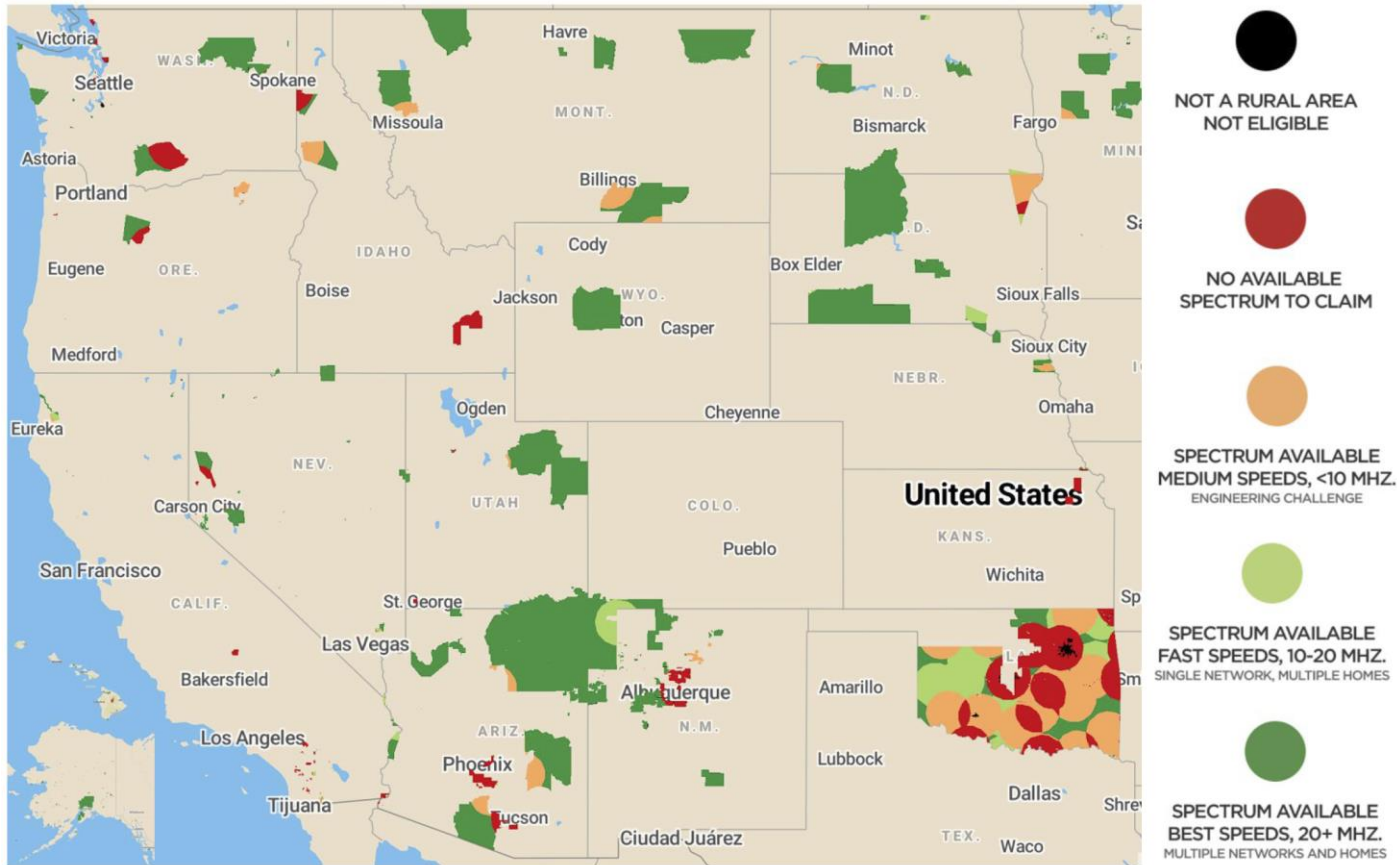

REIMAGINING THE RURAL WEST INITIATIVE

Webinar Series

NOVEMBER 21, 2019

Broadband Deployment in Tribal Communities

MODERATOR

Matthew Rantanen,

*Director of Technology, Southern California
Tribal Chairmen's Association*

**WESTERN
GOVERNORS
UNIVERSITY**

INITIATIVE AFFILIATES

Ann Walker Consulting

Use of Available EBS Spectrum

REIMAGINING THE RURAL WEST INITIATIVE

Webinar Series

NOVEMBER 21, 2019

Broadband Deployment in Tribal Communities